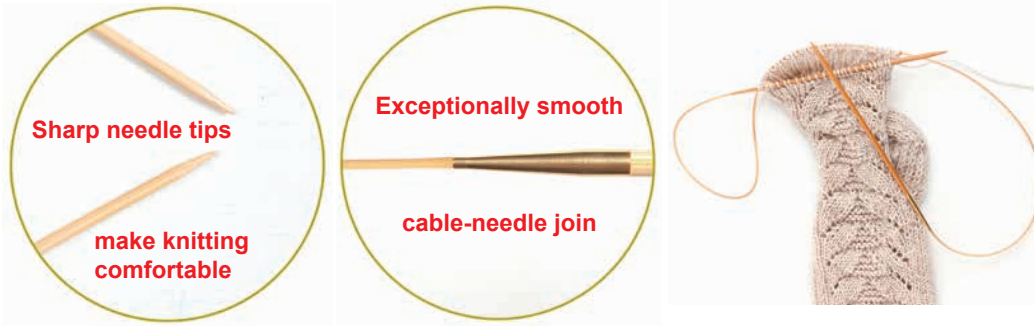

Knina swivel

Knitting Needles

- Rotary cable join prevents twisting of the cable
- Flexible cable is even great for magic loop knitting
- Exceptionally smooth cable-needle join
- Sharp needle tips

Designed by Kazuko Murabayashi

Knitting Needles

Knina swivel Knitting Needles

Knitting has never been so easy without our bamboo circular needles! As an improvement, our needle design streamlines the connection with other parts and prevents the cable from twisting during knitting. The slight bulge in the cable connection now features a smoother join. In addition, the cable and needle are no longer fixed, allowing the user to rotate the needles freely.

Features of Knina swivel Knitting Needles

- * Flexible cable is even great for magic loop knitting.
- * Rotary cable join prevents twisting.

UPC	ART. NO.	SIZE NO.	SIZE	Net weight
846550016555	KS-400300	2½	3.00mm	18g
846550016562	KS-400325	3	3.25mm	19g
846550016579	KS-400350	4	3.50mm	19g
846550016586	KS-400375	5	3.75mm	19g
846550016593	KS-400400	6	4.00mm	19g
846550016609	KS-400450	7	4.50mm	21g
846550016616	KS-400500	8	5.00mm	21g
846550016623	KS-400550	9	5.50mm	21g
846550016630	KS-400600	10	6.00mm	22g
846550016647	KS-400650	10½	6.50mm	23g
846550016654	KS-400700	10¾	7.00mm	23g
846550016661	KS-400800	11	8.00mm	25g
846550016678	KS-400900	13	9.00mm	28g
846550016685	KS-401000	15	10.00mm	29g
846550016692	KS-401200	17	12.00mm	34g